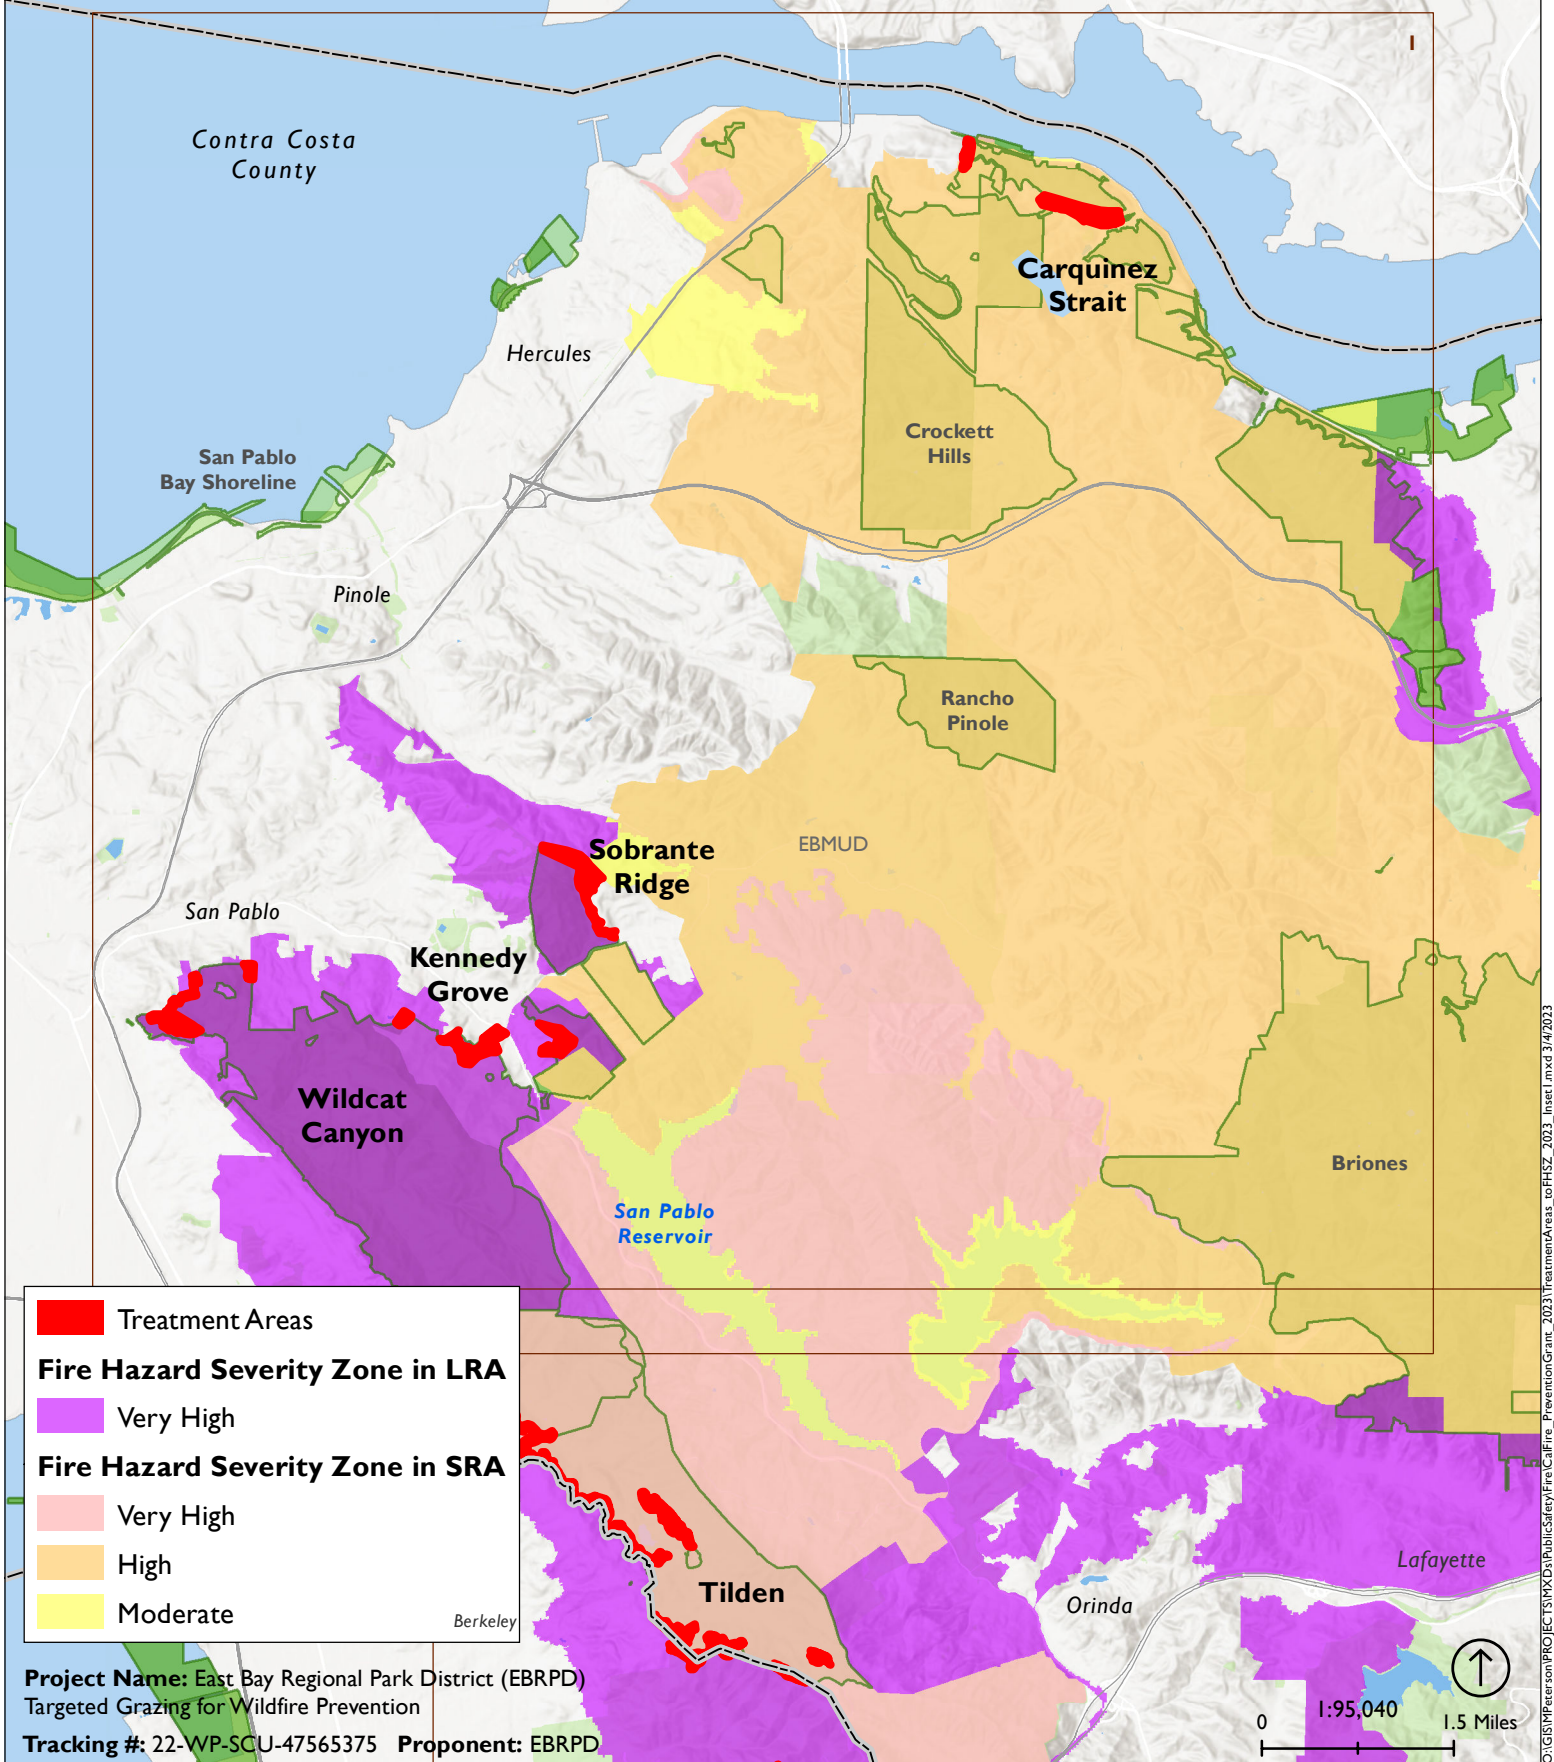

East Bay Regional Park District

Targeted Grazing for Wildfire Prevention - Fire Hazard Severity Zones*

Inset I

*Source data: <https://egis.fire.ca.gov/fhsz/>

Project Name: East Bay Regional Park District (EBRPD)
Targeted Grazing for Wildfire Prevention

Tracking #: 22-WP-SCU-47565375 **Proponent:** EBRPD