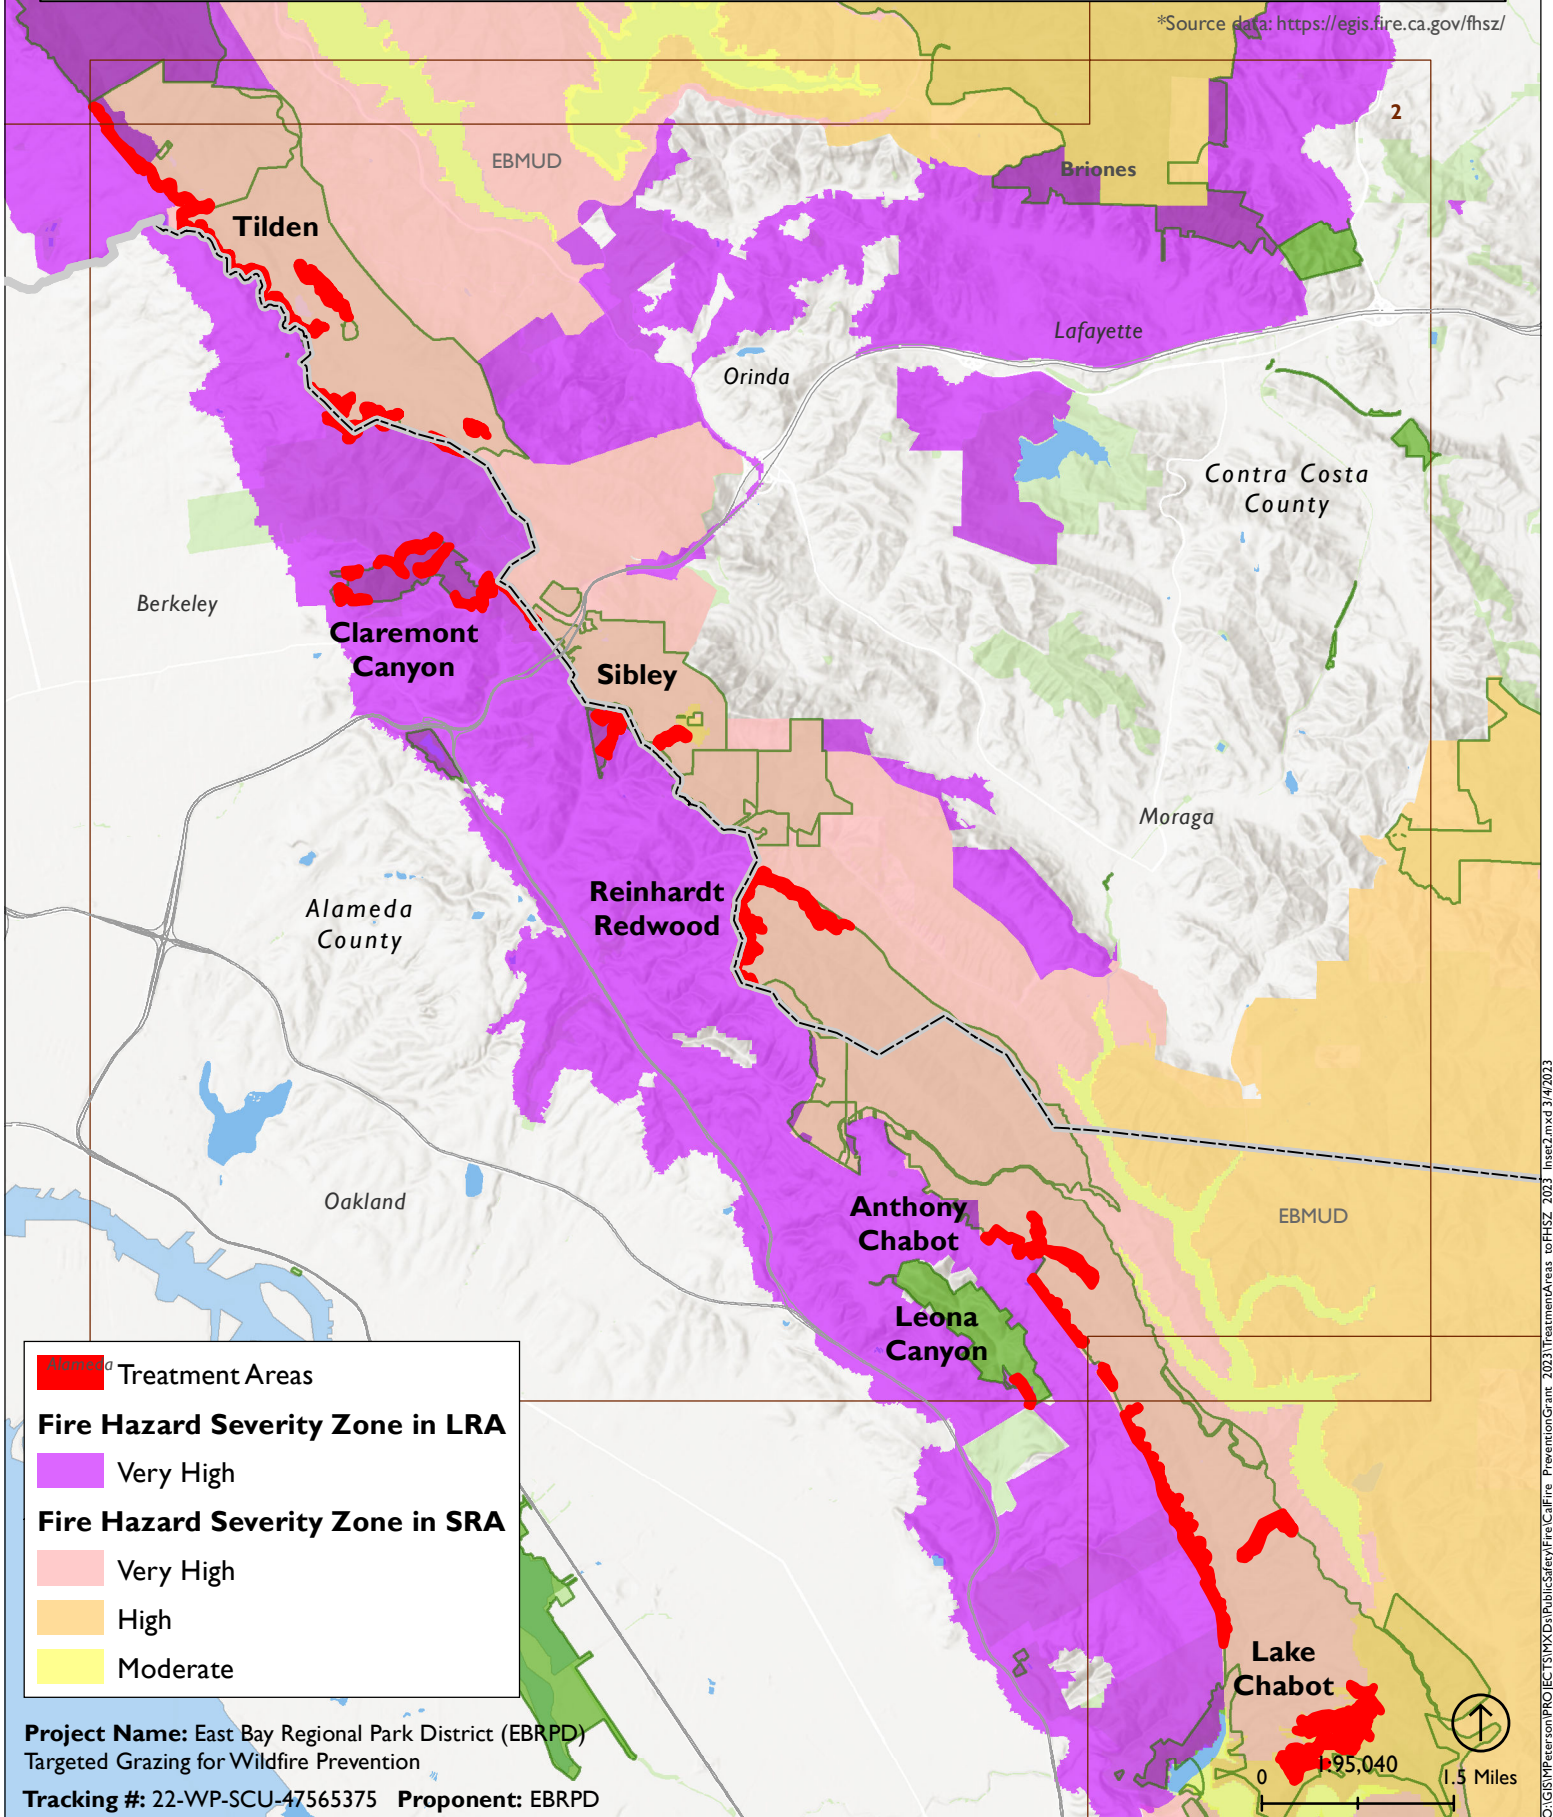

East Bay Regional Park District

Targeted Grazing for Wildfire Prevention - Fire Hazard Severity Zones*

*Source data: <https://egis.fire.ca.gov/fhsz/>

Project Overview

- Treatment Areas
- Fire Hazard Severity Zone in LRA**
- Very High
- Fire Hazard Severity Zone in SRA**
- Very High
- High
- Moderate

Project Name: East Bay Regional Park District (EBRPD)
Targeted Grazing for Wildfire Prevention
Tracking #: 22-WP-SCU-47565375 **Proponent:** EBRPD

East Bay Regional Park District

Targeted Grazing for Wildfire Prevention - Fire Hazard Severity Zones*

Inset I

*Source data: <https://egis.fire.ca.gov/fhsz/>

Project Name: East Bay Regional Park District (EBRPD)
Targeted Grazing for Wildfire Prevention

Tracking #: 22-WP-SCU-47565375 **Proponent:** EBRPD

OT:\GIS\MapServer\PROJECTS\PIX\PublicSafety\Fire\CA\Fire_Prevention\Grant_2023\TreatmentAreas_toFHSZ_2023_Inset.mxd 3/4/2023

East Bay Regional Park District

Targeted Grazing for Wildfire Prevention - Fire Hazard Severity Zones*

Inset 2

*Source data: <https://egis.fire.ca.gov/fhsz/>

Treatment Areas

Fire Hazard Severity Zone in LRA