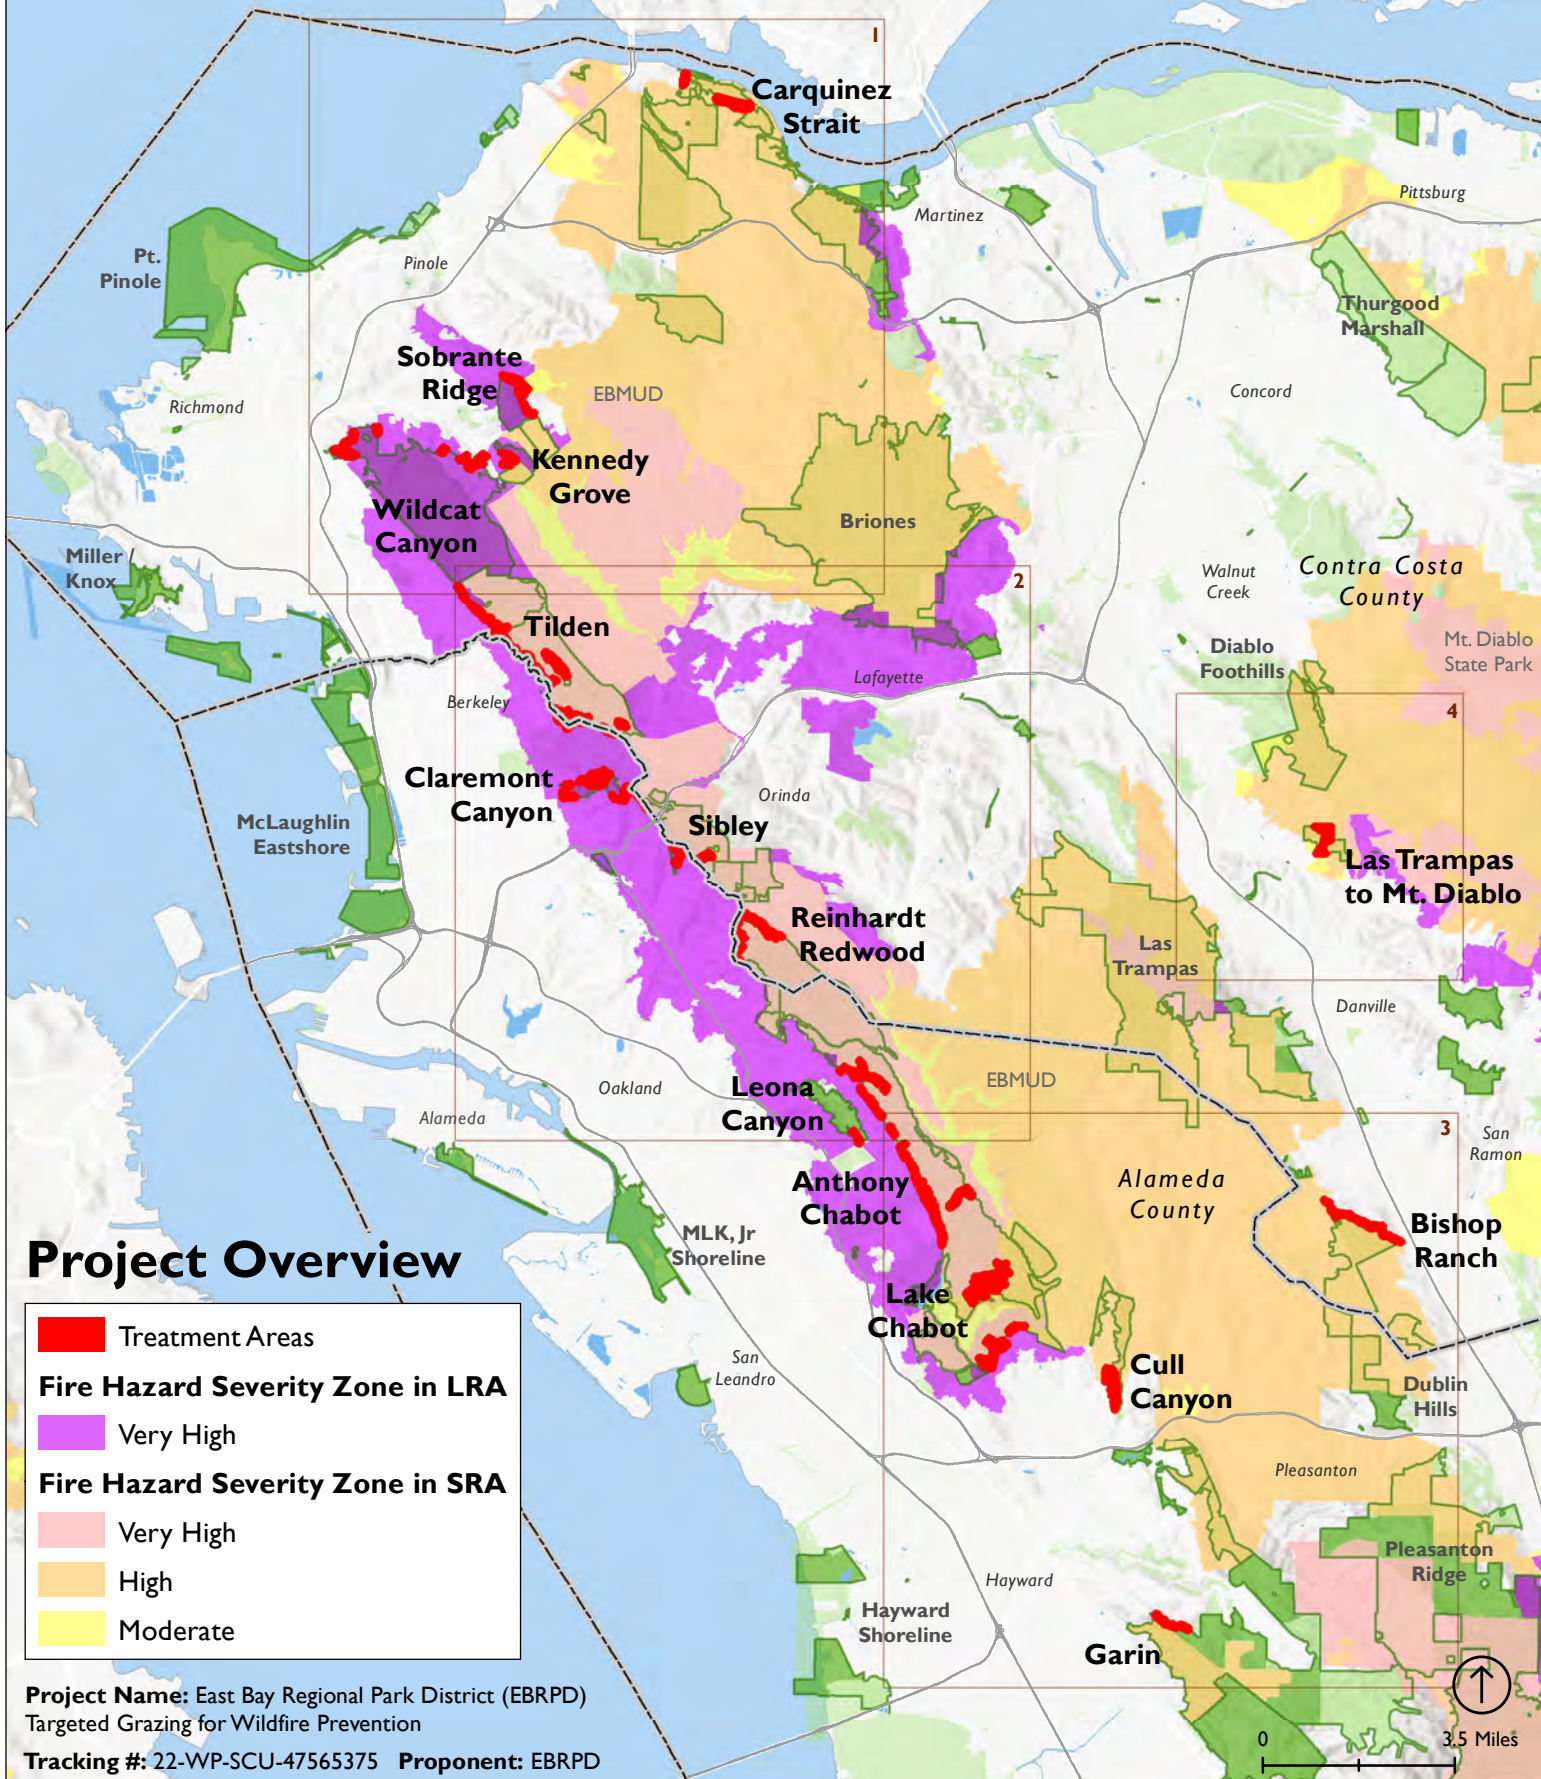

East Bay Regional Park District

Targeted Grazing for Wildfire Prevention - Fire Hazard Severity Zones*

*Source data: <https://egis.fire.ca.gov/fhsz/>

Project Overview

- Treatment Areas
- Fire Hazard Severity Zone in LRA**
- Very High
- Fire Hazard Severity Zone in SRA**
- Very High
- High
- Moderate

Project Name: East Bay Regional Park District (EBRPD)
Targeted Grazing for Wildfire Prevention
Tracking #: 22-WP-SCU-47565375 **Proponent:** EBRPD

East Bay Regional Park District

Targeted Grazing for Wildfire Prevention - Fire Hazard Severity Zones*