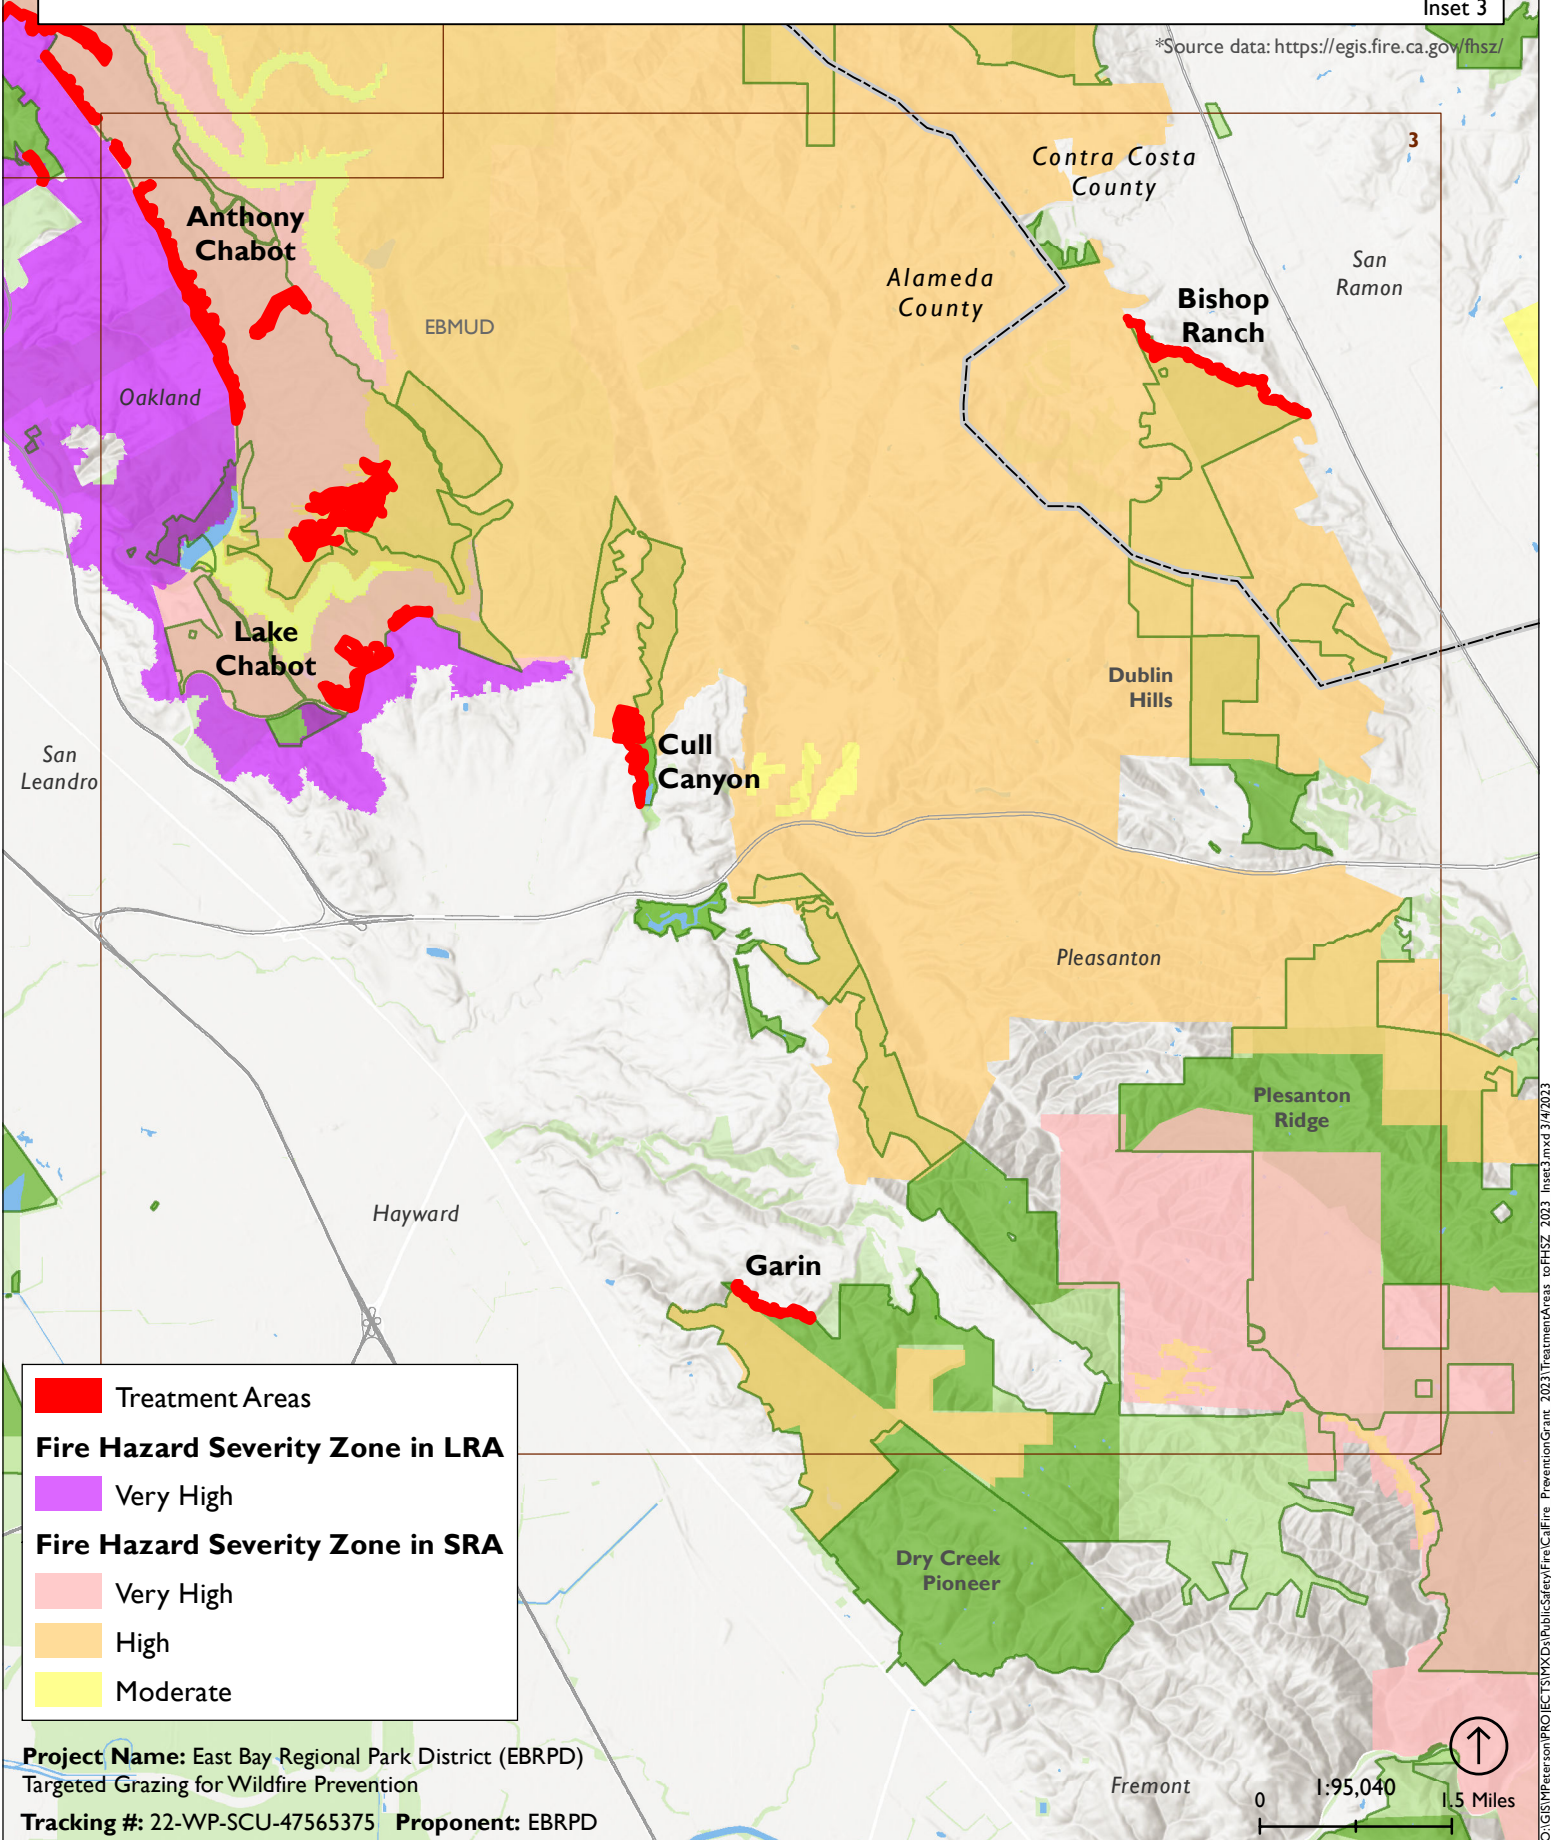

East Bay Regional Park District

Targeted Grazing for Wildfire Prevention - Fire Hazard Severity Zones*

Danville

Inset 3

*Source data: <https://egis.fire.ca.gov/fhsz/>

Project Name: East Bay Regional Park District (EBRPD)
Targeted Grazing for Wildfire Prevention

Tracking #: 22-WP-SCU-47565375 **Proponent:** EBRPD